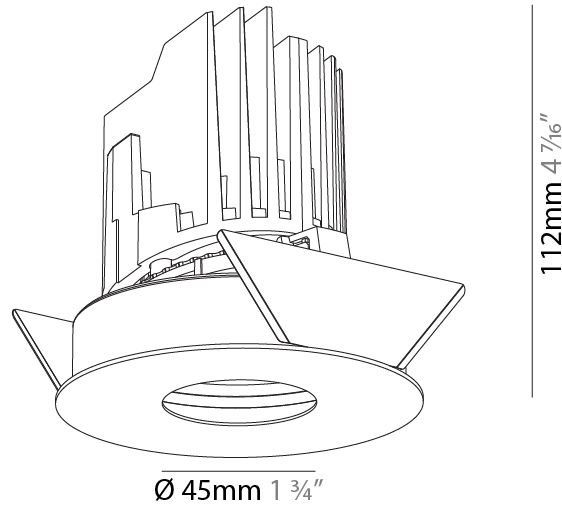

GENERAL

Series: Bioniq
Subseries: Bioniq Round Pinhole
Brand: Prolicht
Division: Architectural
Mounting Type: Recessed
Mounting Location: Ceiling
Subcategory: Downlight

PHYSICAL

Shape: Round
Diameter (mm): 107
Diameter (in): 4 ³/₁₆
Height (mm): 112
Height (in): 4 ⁷/₁₆
Ceiling Thickness (mm): 10 / 12.5 / 15
Ceiling Thickness (in): 3/8 or 1/2 or 9/16
Min. Recessing Depth (mm): 130
Min. Recessing Depth (in): 5 ¹/₈
Light Distribution: Adjustable / Downlight
Weight (kg): 0.47
Weight (lbs): 1.04
Fixture Finish: SSR / BKV / CWI / CRY / HAB / UFT / ITA / RUA / FTG / MYG / LOD / PUS / FRO / FUP / KIA / POP / BLS / SPG / MEY / GOH / GUM / CHC / COM / ABZ / JAG / OBR / MOS / ROR
Fixture Material: Aluminum Die Cast
Cut-out Measurements: 98mm / 3 7/8"

ELECTRICAL

Lamp Type: LED (Zhaga Standard)
Input Wattage (W): 15.5
Total Output Wattage (W): 14
Driver Included: No
Driver Location: Recessed Housing
Constant Current (MA): 350

LED

Number of LEDs: 1
Color Temperature (°K): 2700 / 3000 / 3500 / 4000
Max. Delivered Lumen (lm): 930 / 960 / 1009 / 1030
Nominal Lumen (lm): 1386 / 1438 / 1511 / 1542
CRI: >90 CRI

OPTICAL

Reflector: 20 / 40 / 60
Adjustability: Rotational 355°; Tilt 30°

RATINGS AND CERTIFICATIONS

Certified By: Certified for North American Standards
IP rating: IP20

PROJECT
TYPE
SPECIFIER
QUANTITY
DATE

98mm 3 7/8"   130mm 5 1/8"   10 | 15mm 3/8" 5/16"   30°   355°

A